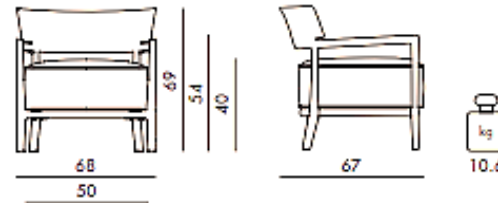

*Brand:* **KARTELL**

*Item type:* Armchair

*Item code:* 5844/3M

*Designer:* Philippe Starck

*Color:* Rusty Blue Orange

*Dimension:* 68 x 67 x 69 cm

*Please click the link for more option and finishes:*

[https://www.kartell.com/IT/it/divani-e-poltrone/cara-outdoor/05844?variantName=x\\_colorVariant&variantValue=3M](https://www.kartell.com/IT/it/divani-e-poltrone/cara-outdoor/05844?variantName=x_colorVariant&variantValue=3M)